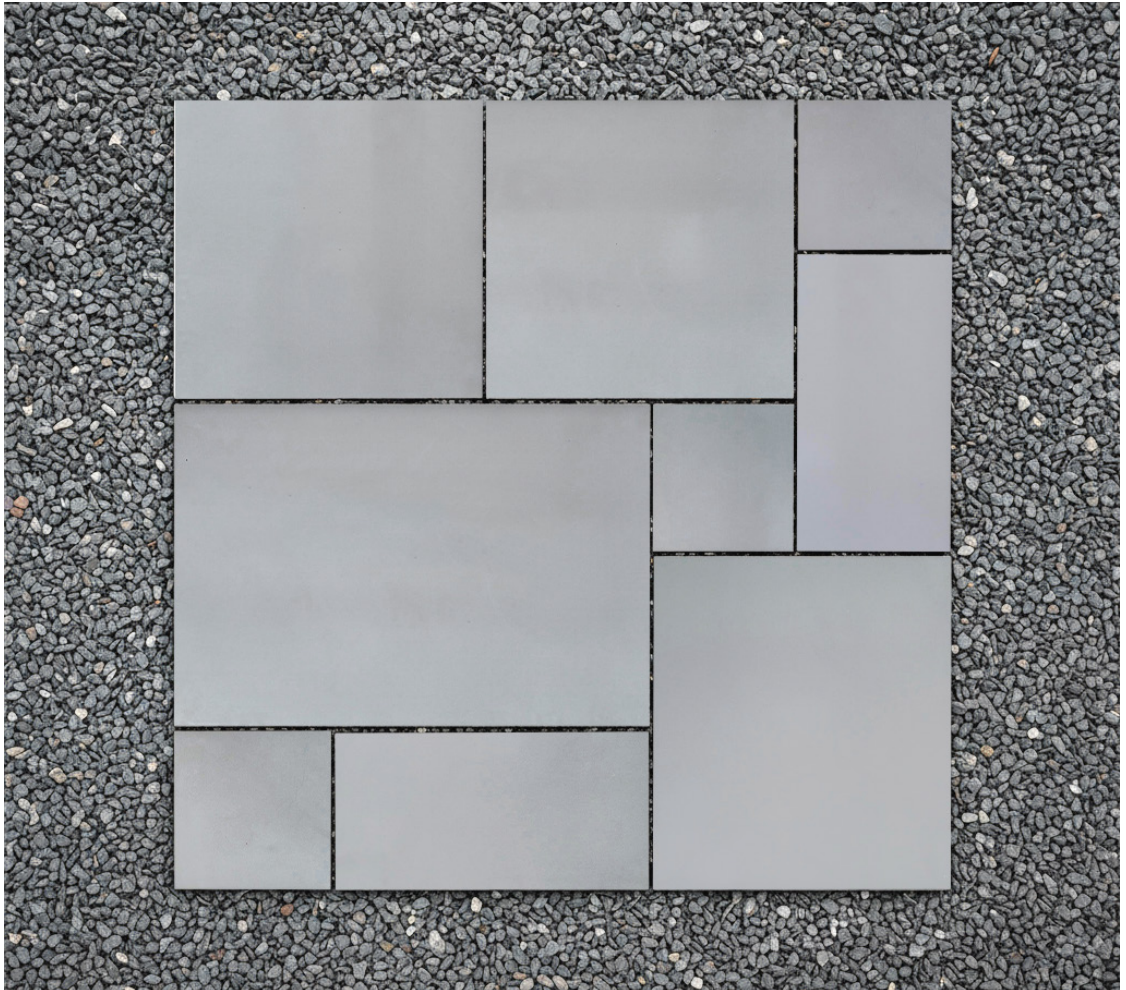

KANDLA GREY POLISHED

Kandla Grey sandstone is a naturally occurring stone that is quarried in the Rajasthan region in India. This beautiful stone showcases a captivating blend of pale and light blues with mellow Grey tones that flows throughout the surface. This sandstone material is a popular choice for homeowners and designers and is also considered one of the most demanding stones. Additionally, Kandla Grey sandstone's polished finish further makes its surface reflective as well.