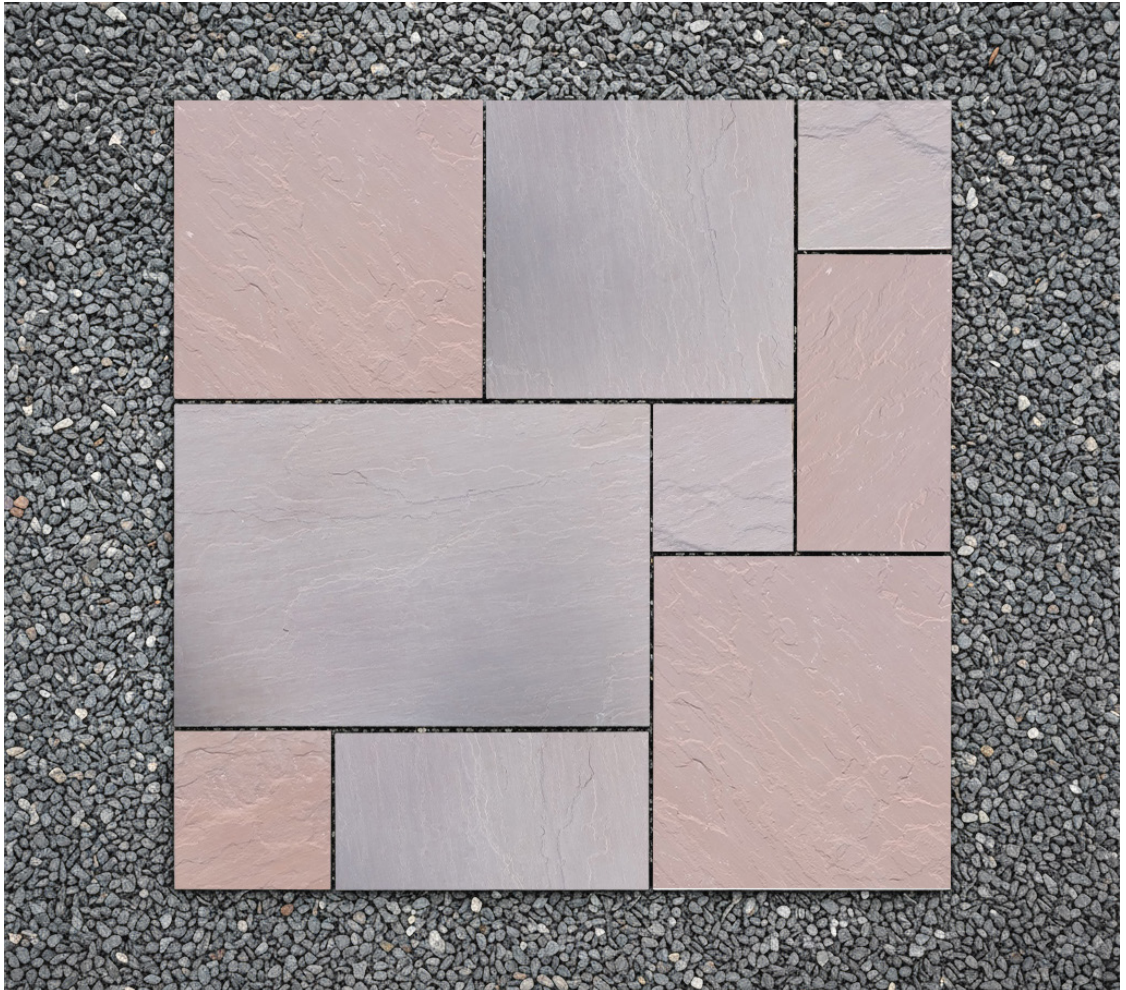

MODAK NATURAL

Modak natural sandstone, as suggested by the name, is a beautiful piece of natural stone from the Modak region of Kota, Rajasthan, in India. And defining its name, it features a captivating mix of orange, yellow, and warm pink shades throughout the surface. Additionally, the natural finish of Modak sandstone further makes it look more natural with its textured and rough surface, perfect to improve the appearance and practicality of any exterior area.