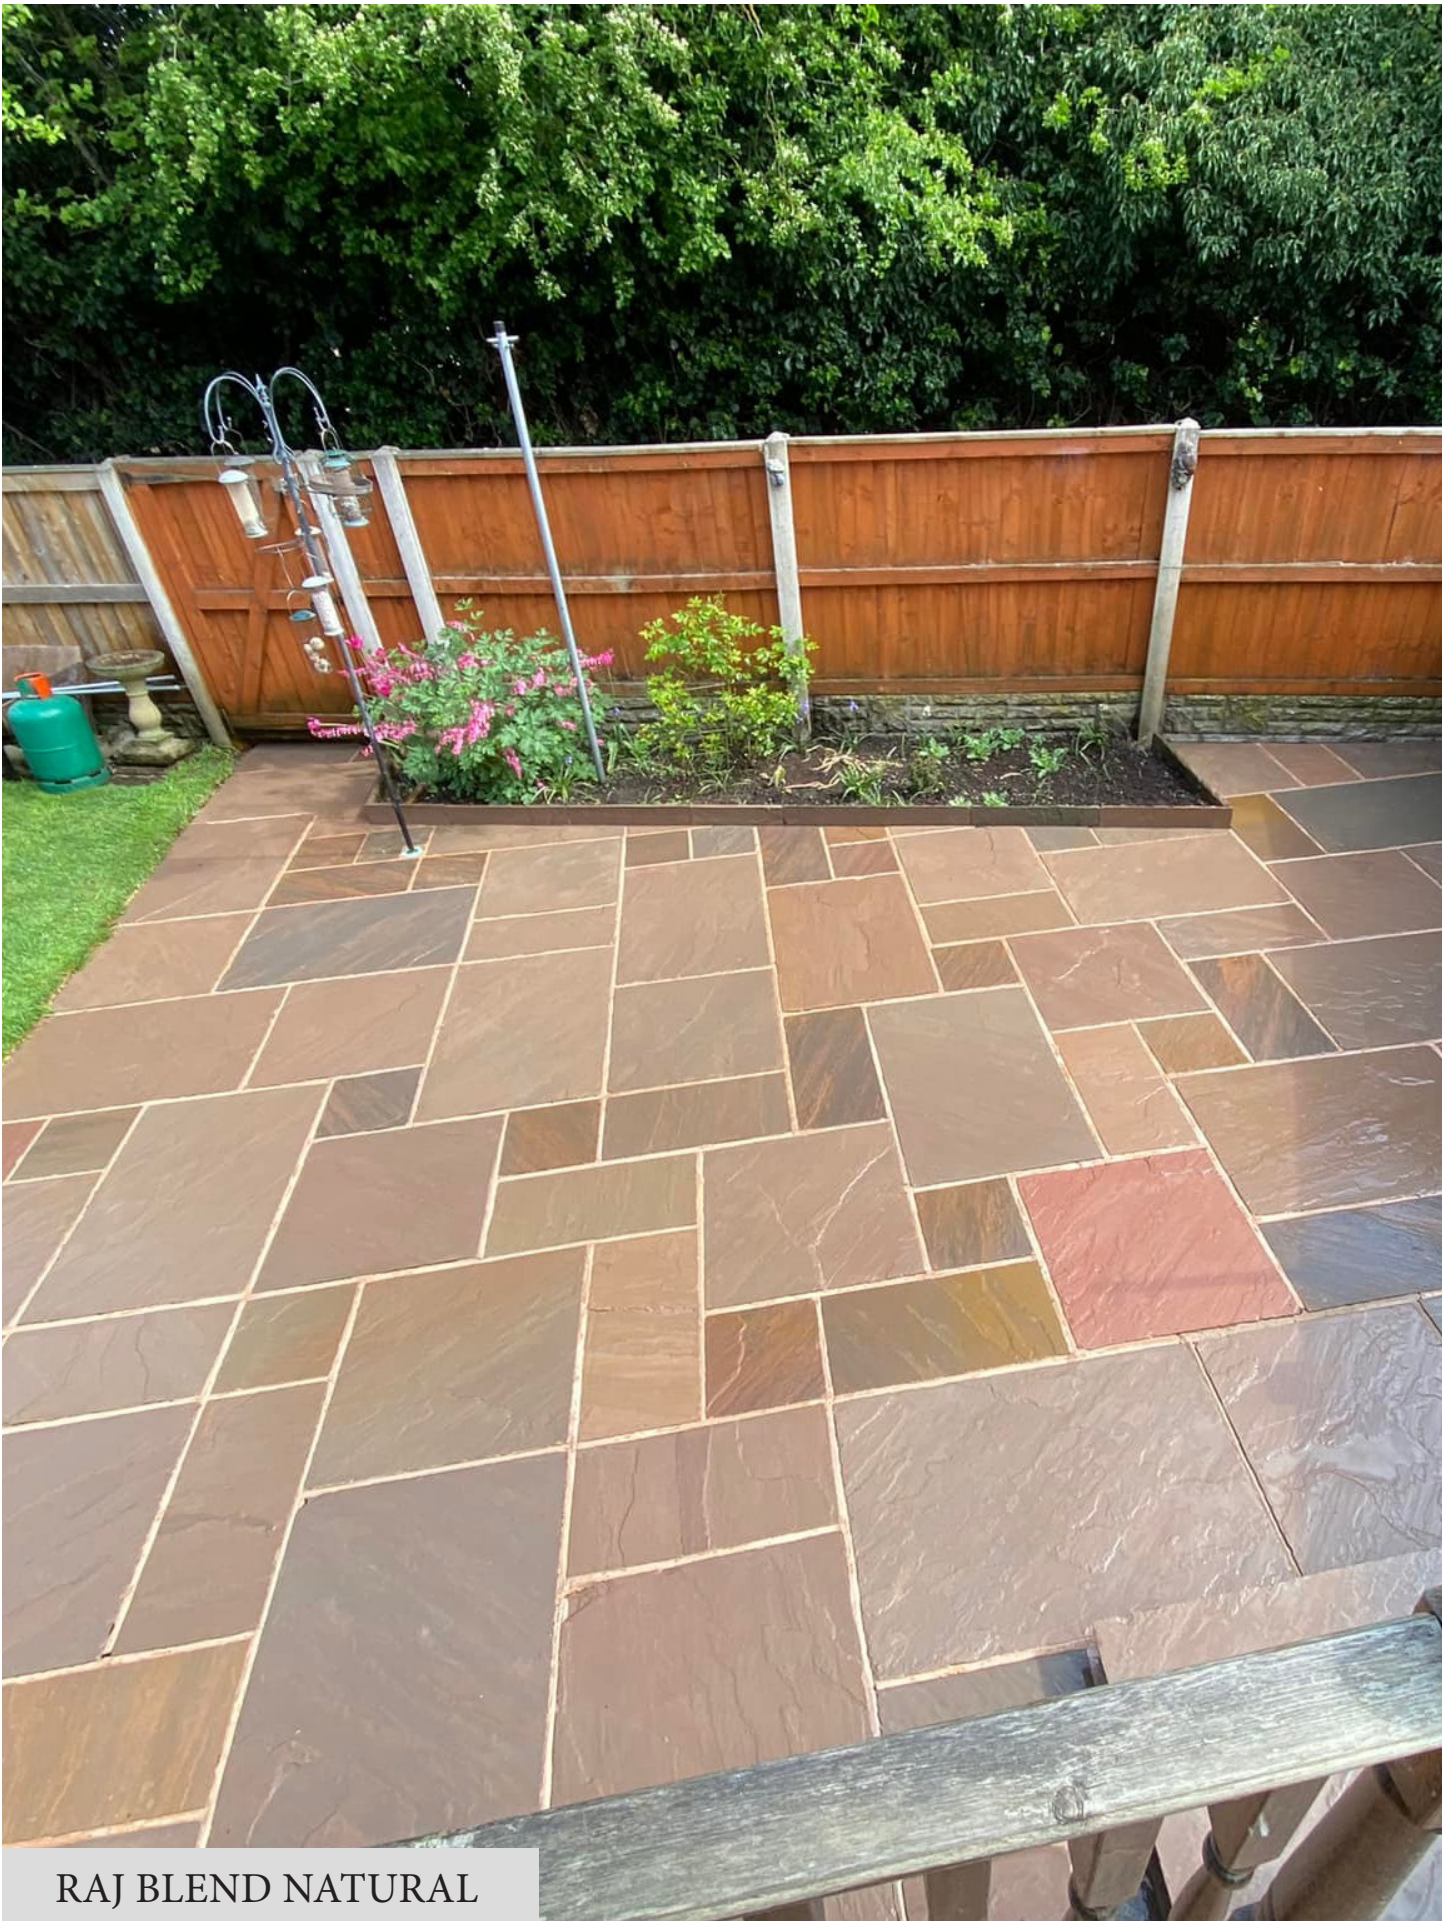

RAJ BLEND NATURAL