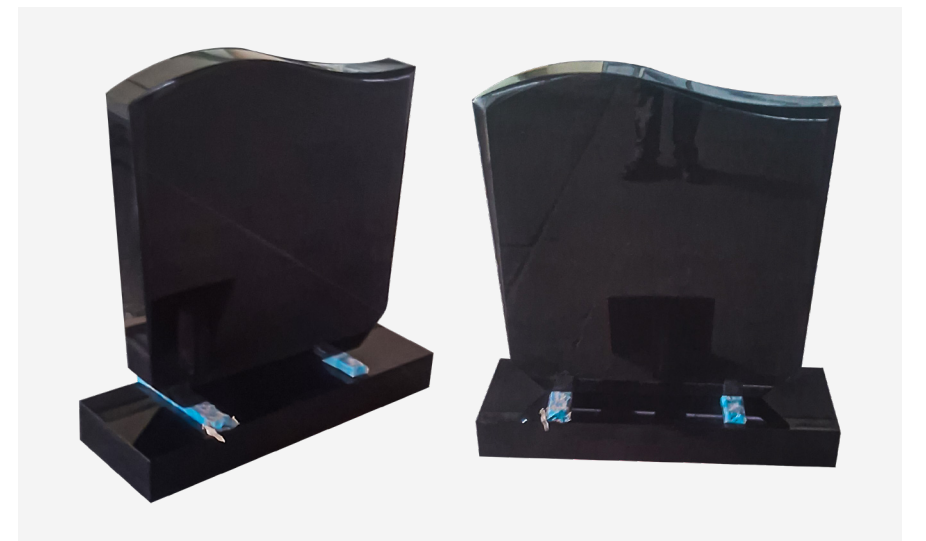

Elite's Collection

UPRIGHT MONUMENTS:

These timeless memorials offer a dignified and prominent way to honor your loved one. Available in a range of designs, including classic rectangular forms, rounded tops, and contemporary spires.

SLANT MARKERS:

These unique memorials present a warm and welcoming appearance. They are well-suited for displaying flowers or small keepsakes.

FLAT MARKERS:

Simple yet elegant, these markers are ideal for lawn memorials or cremation gardens. A variety of sizes and materials are available to match your preferences.

BENCHES:

Provide a serene space for reflection with a memorial bench. Personalize it with an engraved message or a bronze plaque for a meaningful tribute.

Crafting Memories in Stone:

GRANITES:

Our most popular choice, granite memorials offer exceptional durability and come in a variety of rich colours, including black, grey, and even warm tones like red and pink.