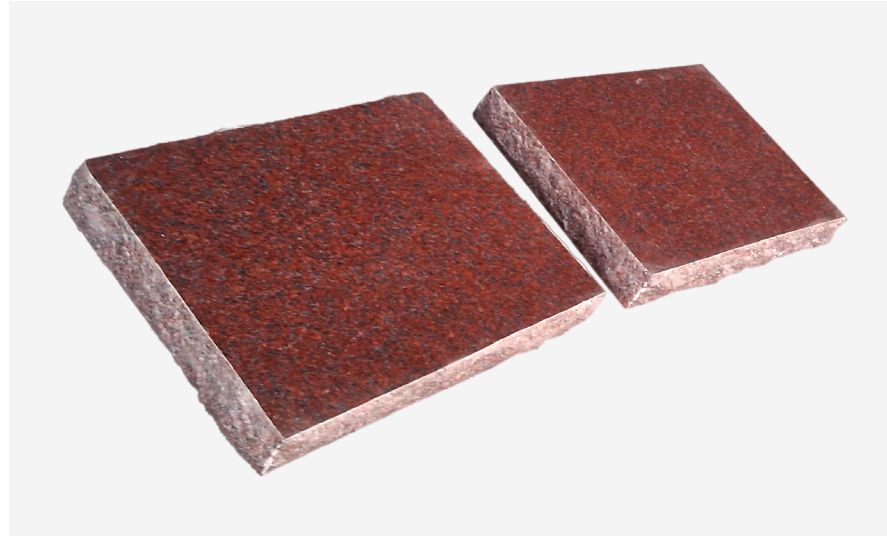

Elite's Collection

UPRIGHT MONUMENTS:

These timeless memorials offer a dignified and prominent way to honor your loved one. Available in a range of designs, including classic rectangular forms, rounded tops, and contemporary spires.

SLANT MARKERS:

These unique memorials present a warm and welcoming appearance. They are well-suited for displaying flowers or small keepsakes.

FLAT MARKERS:

Simple yet elegant, these markers are ideal for lawn memorials or cremation gardens. A variety of sizes and materials are available to match your preferences.

BENCHES:

Provide a serene space for reflection with a memorial bench. Personalize it with an engraved message or a bronze plaque for a meaningful tribute.

Crafting Memories in Stone:

GRANITES:

Our most popular choice, granite memorials offer exceptional durability and come in a variety of rich colours, including black, grey, and even warm tones like red and pink.

BRONZES:

These elegant memorials provide a timeless beauty and can be sculpted into intricate designs or feature bas-relief portraits.

MARBLE:

A classic choice for a sophisticated look, marble offers a soft and elegant aesthetic.