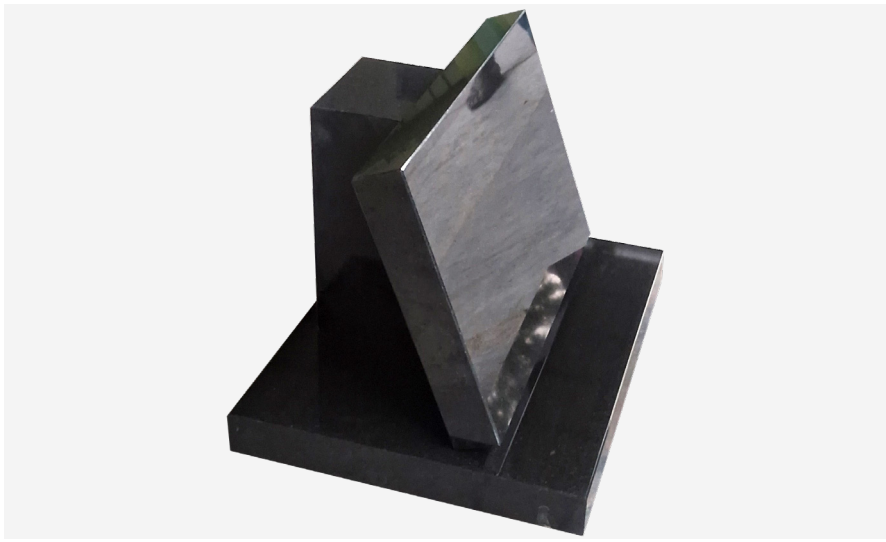

Elite's Collection

UPRIGHT MONUMENTS:

These timeless memorials offer a dignified and prominent way to honor your loved one. Available in a range of designs, including classic rectangular forms, rounded tops, and contemporary spires.

SLANT MARKERS:

These unique memorials present a warm and welcoming appearance. They are well-suited for displaying flowers or small keepsakes.

FLAT MARKERS:

Simple yet elegant, these markers are ideal for lawn memorials or cremation gardens. A variety of sizes and materials are available to match your preferences.

BENCHES:

Provide a serene space for reflection with a memorial bench. Personalize it with an engraved message or a bronze plaque for a meaningful tribute.

Crafting Memories in Stone:

GRANITES:

Our most popular choice, granite memorials offer exceptional durability and come in a variety of rich colours, including black, grey, and even warm tones like red and pink.